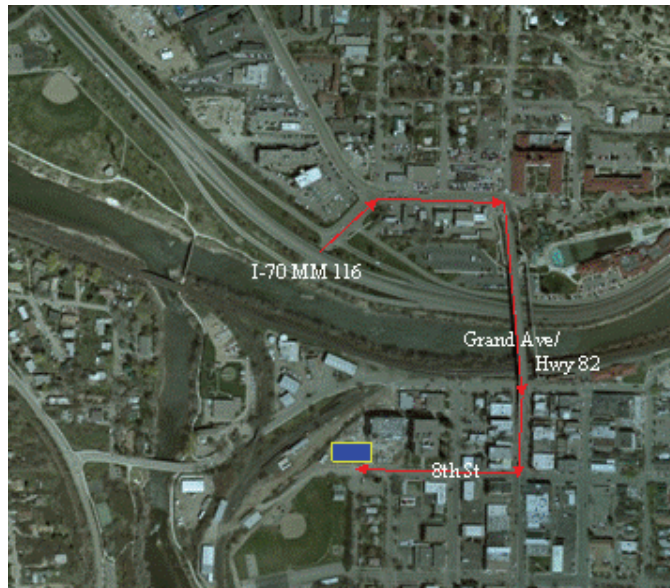

Glenwood Springs Police Department

101 West 8th St, Glenwood Springs, CO 81601 Phone: (970) 384-6500

Driving Directions to GSPD

From Denver: Travel WB on I-70 and exit at Interchange 116 (Glenwood Springs). Turn right and stay right onto EB 6th St. Stay right, veering right onto SB Grand Ave (Hwy 82). Travel SB on the Grand Ave Bridge and make your first right (8th St) heading WB. Continue straight to Glenwood Springs City Hall, 101 West 8th St. The Police Department is located at the West side of City Hall, ground level.

From Grand Junction: Travel EB on I-70 and exit at Interchange 116 (Glenwood Springs). Turn left and stay right onto EB 6th St. Stay right, veering right onto SB Grand Ave (Hwy 82). Travel SB on the Grand Ave Bridge and make your first right (8th St) heading WB. Continue straight to Glenwood Springs City Hall, 101 West 8th St. The Police Department is located at the West side of City Hall, ground level.

Parking is located at the West and South sides of City Hall.

City Hall Main Entrance
(East End of Building)

City Hall Police Dept Entrance
(West End of Building)